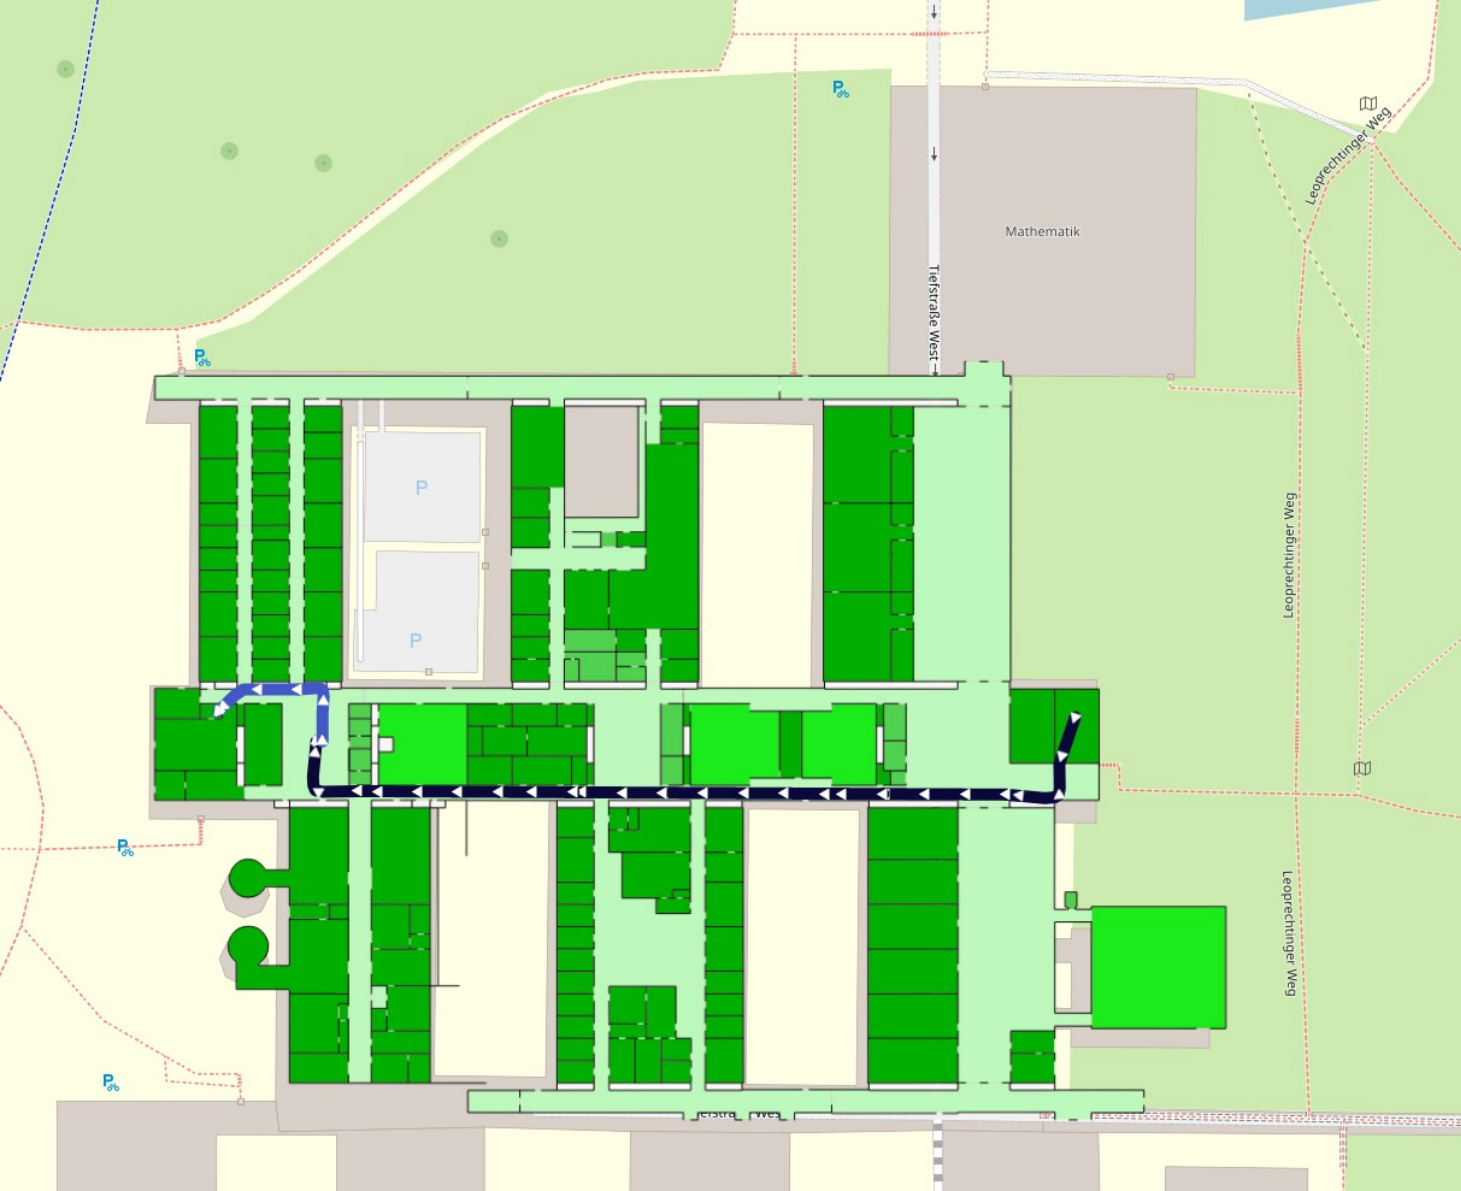

How to get to the seminar room from the universities main bus station

Blue means go upstairs (twice)

How to get to
the seminar
room from the
physics
caffeteria
„primo“

Blue means go
upstairs (twice)

How to get to the seminar room from the official main entrance of the physics building

Blue means go upstairs (twice)